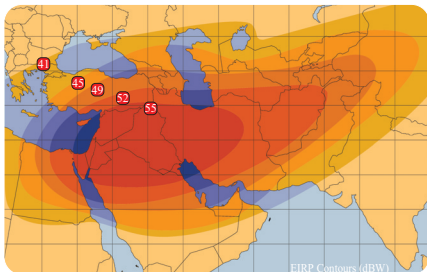

Spacecom, the Amos satellites operator, has partnered with EMP, the Greece based teleport, to provide flexible and reliable connectivity solutions for international governments and commercial organizations with presence in the Middle East to any location in Europe, the US or Asia.

The AMOS satellites provide a high-end solution for two-way connectivity within the Middle East and between the Middle East and Europe. With its superior G/T and EIRP, the AMOS platform boasts the best performance over the region. The AMOS satellites' co-location at the 4° West orbital position is complementing its outstanding performance by providing back-up capabilities over the Middle East, enabling the delivery of the highest bit-rates with the smallest antennas in remote locations, where terminals are limited in size and power, and often require mobility.

Key Services offered by the AMOS-EMP platform ▼

- VSAT applications, employing fixed and mobile small terminals
  - E-Mail
  - Video Conferencing
  - e-Medicine,
  - Distance learning
  - FTP
  - e-Government
  - VPN
  - Intranet
  - e-Commerce
- Voice and Voice-Over-IP services
- Video broadcast to very small antennas

Parameters ▼

EIRP at beam center ---- 59 dBW	Downlink frequencies --- 10.70 - 11.70 GHz
G/T at beam center ---- 14 dB/K	Uplink polarization ----- Vertical or Horizontal
Uplink frequencies ----- 12.75 - 14.5 GHz	Downlink polarization --- Vertical or Horizontal